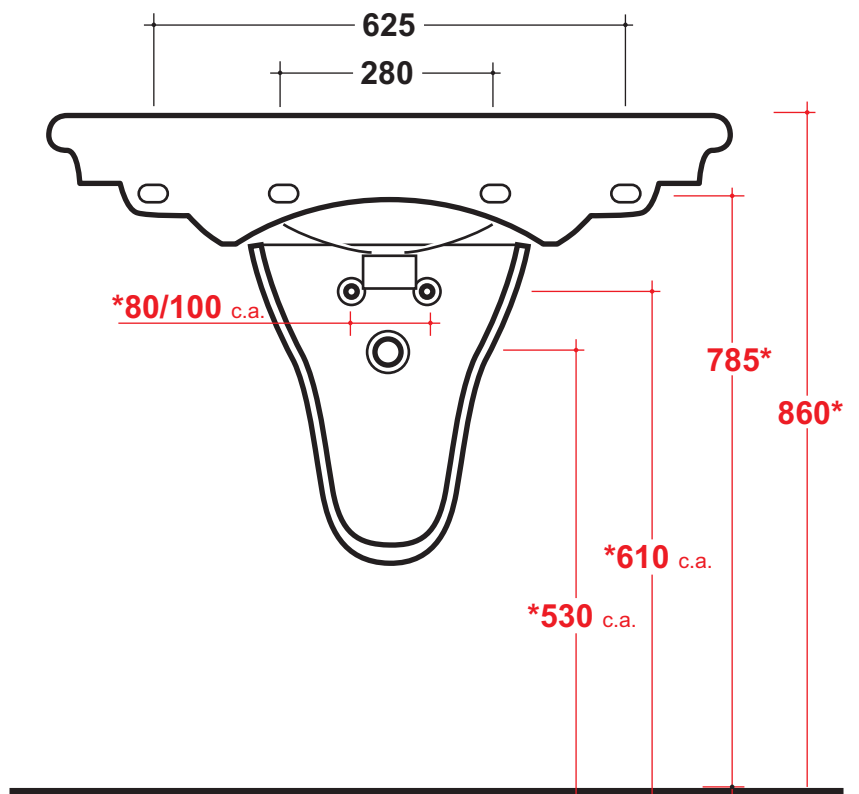

Olympia

FEDERICA
Agg.06/11/06
Agg.23/09/10

Art. 82.40/Art. 16.40 Kg. 26/ Kg.9

Lavabo consolle Elisa
Consolle washbasin Elisa
dimensioni - dimension: cm 90x53

Semicolonna Federica
Federica Hanging pedestal

***Quota di installazione consigliata**
Advised measure for installation