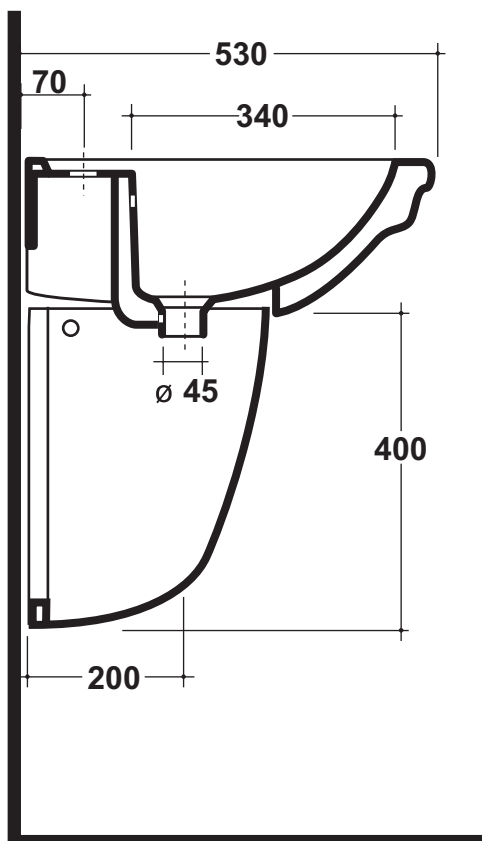

Olympia

FEDERICA
Agg.06/11/06
Agg.23/09/10

Art. 82.40/Art. 16.40 Kg. 26/ Kg.9

Lavabo consolle Elisa
Consolle washbasin Elisa
dimensioni - dimension: cm 90x53

Semicolonna Federica
Federica Hanging pedestal

***Quota di installazione consigliata**
Advised measure for installation