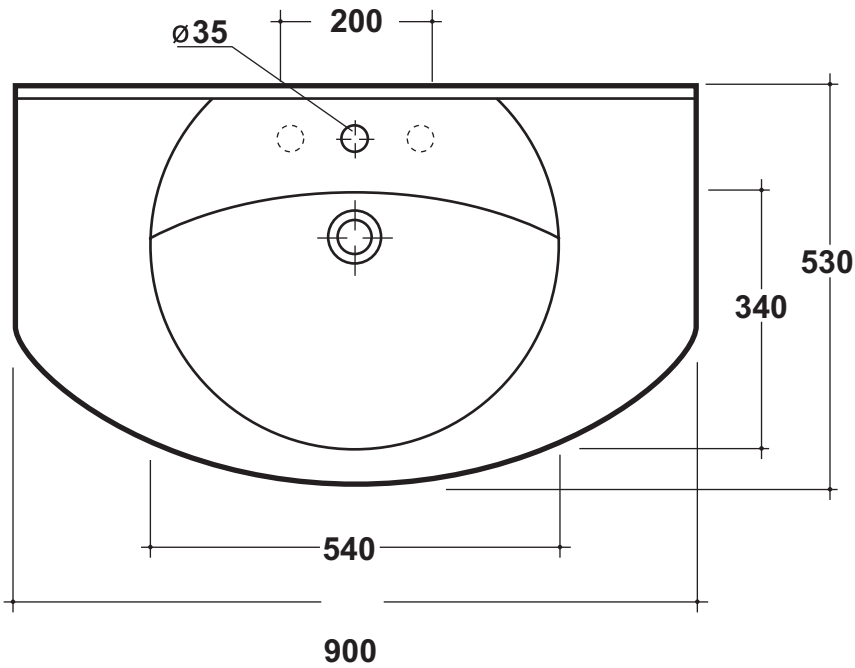

Olympia

FEDERICA
Agg.06/11/06
Agg.23/09/10

Art. 82.40/Art. 16.40 Kg. 26/ Kg.9

Lavabo consolle Elisa
Consolle washbasin Elisa
dimensioni - dimension: cm 90x53

Semicolonna Federica
Federica Hanging pedestal

***Quota di installazione consigliata**
Advised measure for installation