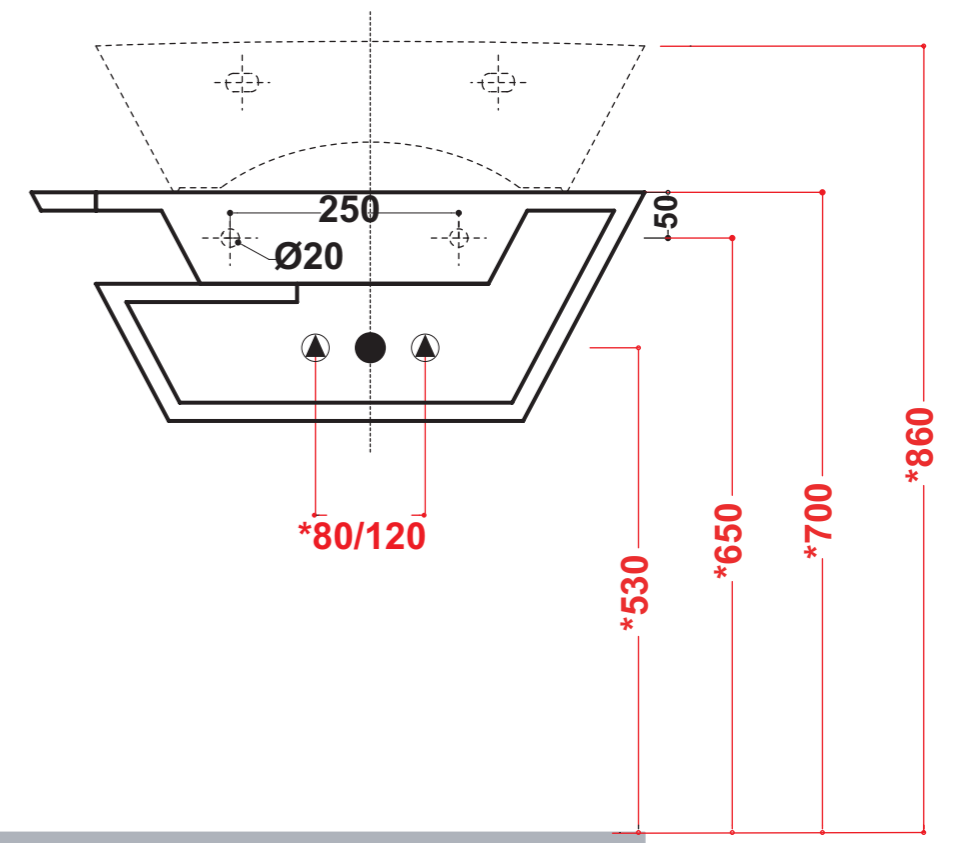

Olympia

CRYSTAL
Agg.06/11/06
Agg.23/09/10

Art. MOKR

Kg. 18

Mobile sospeso per lavabi art.09KR e art.28KR

Wall hung furniture suitable for washbasin art.09KR e art.28KR

* Quota di installazione consigliata
Advised measure for installation