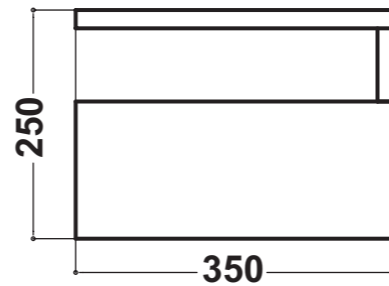

Olympia

CRYSTAL
Agg.06/11/06
Agg.23/09/10

Art. MOKR

Kg. 18

Mobile sospeso per lavabi art.09KR e art.28KR

Wall hung furniture suitable for washbasin art.09KR e art.28KR

* Quota di installazione consigliata
Advised measure for installation