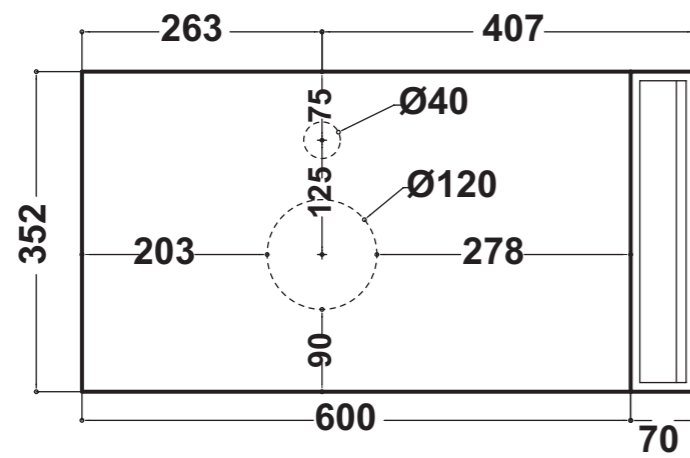

Olympia

CRYSTAL
Agg.06/11/06
Agg.23/09/10

Art. MOKR

Kg. 18

Mobile sospeso per lavabi art.09KR e art.28KR

Wall hung furniture suitable for washbasin art.09KR e art.28KR

* Quota di installazione consigliata
Advised measure for installation