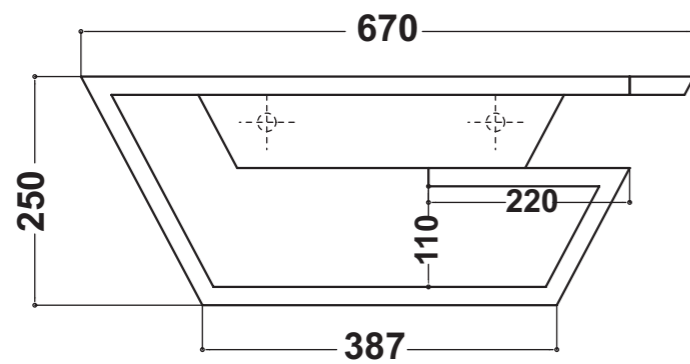

Olympia

CRYSTAL
Agg.06/11/06
Agg.23/09/10

Art. MOKR

Kg. 18

Mobile sospeso per lavabi art.09KR e art.28KR

Wall hung furniture suitable for washbasin art.09KR e art.28KR

* Quota di installazione consigliata
Advised measure for installation