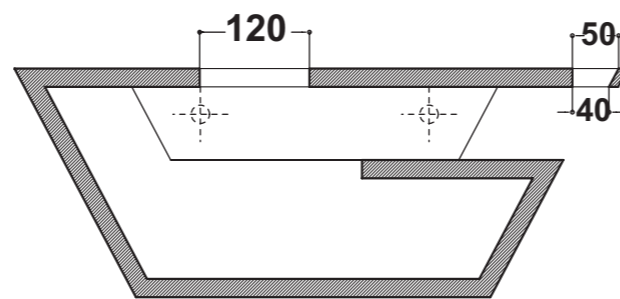

Olympia

CRYSTAL
Agg.06/11/06
Agg.23/09/10

Art. MOKR

Kg. 18

Mobile sospeso per lavabi art.09KR e art.28KR

Wall hung furniture suitable for washbasin art.09KR e art.28KR

* Quota di installazione consigliata
Advised measure for installation