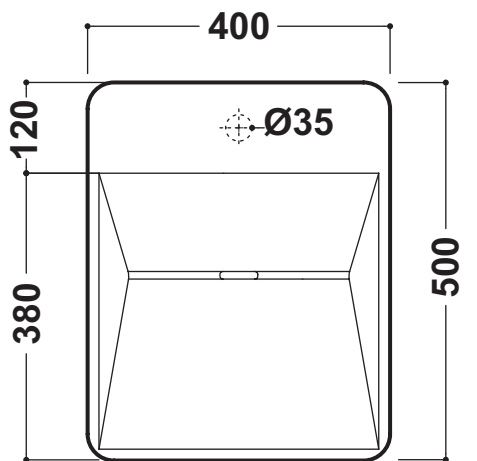

Art. 30KR

Kg. 17

Bacinello bianco-platino-bianco platino
Basin-withe-platinum-withe platinum

Completo con raccordo
per sifone 1"1/4
Connection for siphon 1"1/4 included

***Quota di installazione consigliata**
Advised measure for installation