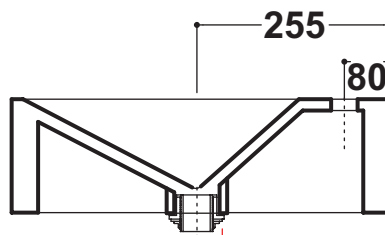

Art. 30KR

Kg. 17

Bacinello bianco-platino-bianco platino
Basin-withe-platinum-withe platinum

Completo con raccordo
per sifone 1"1/4
Connection for siphon 1"1/4 included

***Quota di installazione consigliata**
Advised measure for installation