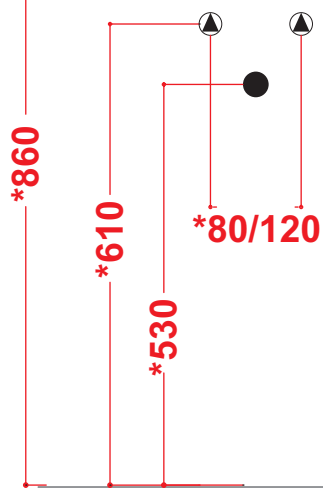

Art. 30KR

Kg. 17

Bacinello bianco-platino-bianco platino
Basin-withe-platinum-withe platinum

Completo con raccordo
per sifone 1"1/4
Connection for siphon 1"1/4 included

***Quota di installazione consigliata**
Advised measure for installation