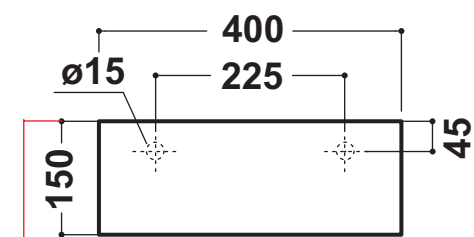

Art. 30KR

Kg. 17

Bacinello bianco-platino-bianco platino
Basin-withe-platinum-withe platinum

Completo con raccordo
per sifone 1"1/4
Connection for siphon 1"1/4 included

***Quota di installazione consigliata**
Advised measure for installation