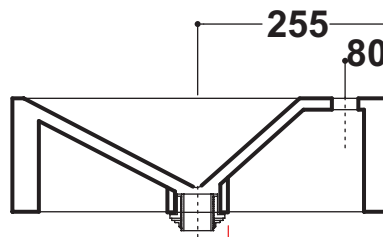

Olympia

CRYSTAL
Agg.06/11/06
Agg.23/09/10

Art.29KR

Kg. 17

Bacinello bianco-bianco platino-platino cm50
Basin WITHE-WITHE PLATINUM-PLATINUM

Completo con raccordo
per sifone 1"1/4
Connection for siphon 1"1/4 included

***Quota di installazione consigliata**
Advised measure for installation