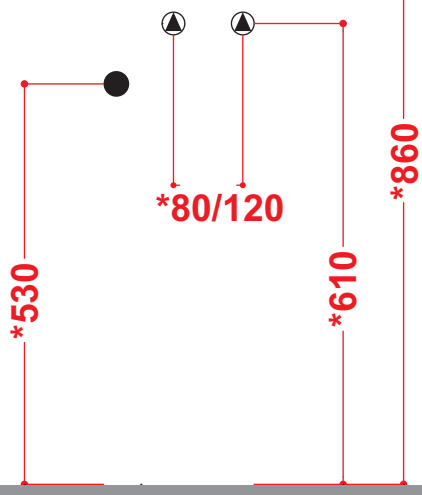

Olympia

CRYSTAL
Agg.06/11/06
Agg.23/09/10

Art.29KR

Kg. 17

Bacinello bianco-bianco platino-platino cm50
Basin WITHE-WITHE PLATINUM-PLATINUM

Completo con raccordo
per sifone 1"1/4
Connection for siphon 1"1/4 included

***Quota di installazione consigliata**
Advised measure for installation