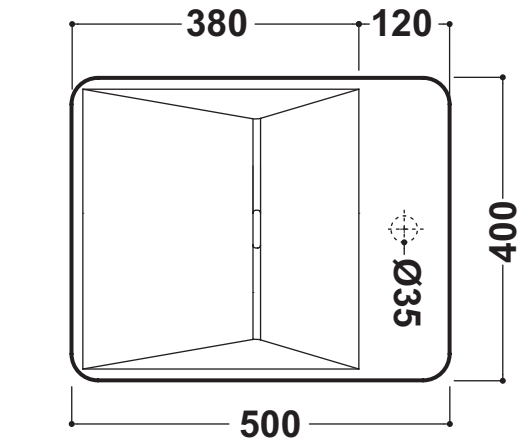

Olympia

CRYSTAL
Agg.06/11/06
Agg.23/09/10

Art.29KR

Kg. 17

Bacinello bianco-bianco platino-platino cm50
Basin WITHE-WITHE PLATINUM-PLATINUM

Completo con raccordo
per sifone 1"1/4
Connection for siphon 1"1/4 included