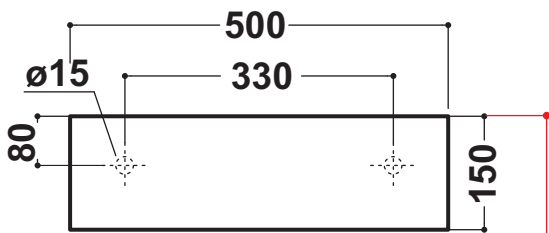

Olympia

CRYSTAL
Agg.06/11/06
Agg.23/09/10

Art.29KR

Kg. 17

Bacinello bianco-bianco platino-platino cm50
Basin WITHE-WITHE PLATINUM-PLATINUM

Completo con raccordo
per sifone 1"1/4
Connection for siphon 1"1/4 included

***Quota di installazione consigliata**
Advised measure for installation