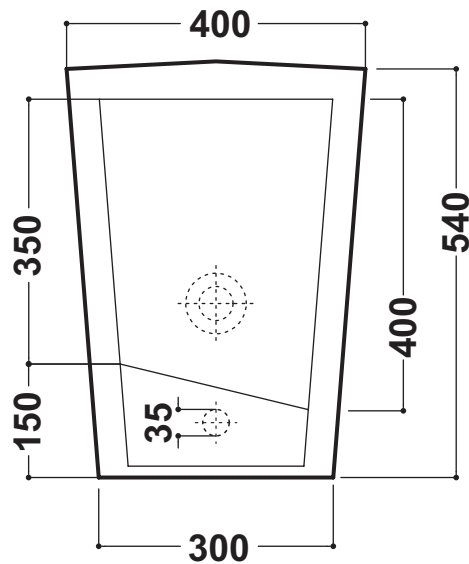

Art. 17KR Kg. 19
Bidet monoforo sospeso 54x30 cm
Bidet wall - hung 54x30 cm

***Quota di installazione consigliata**
Advised measure for installation

Incluso sistema WB9NS per staffe fissaggio
con barre filettate M12 pre-installate
Included fixing system WB9NS for pre-installed support with
M12 threaded bars