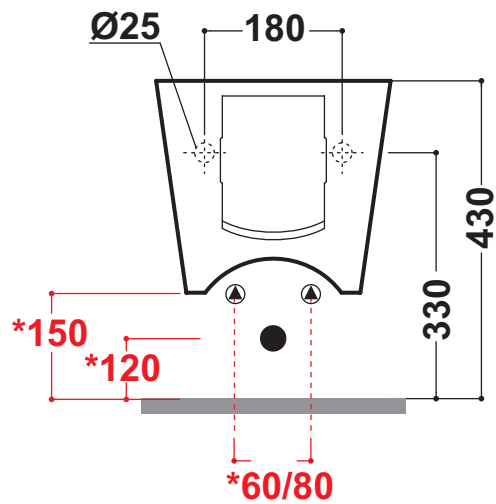

Art. 17KR Kg. 19
Bidet monoforo sospeso 54x30 cm
Bidet wall - hung 54x30 cm

***Quota di installazione consigliata**
Advised measure for installation

Incluso sistema WB9NS per staffe fissaggio
con barre filettate M12 pre-installate
Included fixing system WB9NS for pre-installed support with
M12 threaded bars