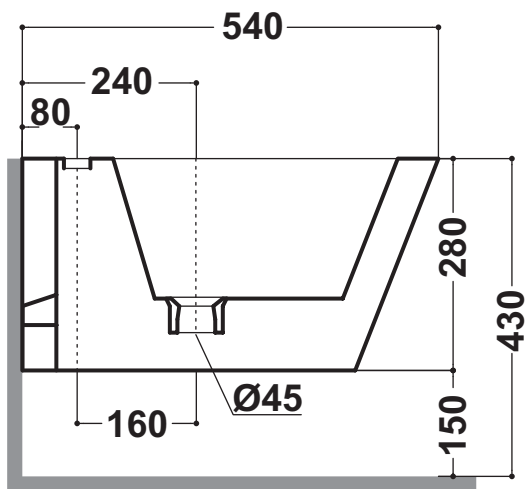

Art. 17KR Kg. 19
Bidet monoforo sospeso 54x30 cm
Bidet wall - hung 54x30 cm

***Quota di installazione consigliata**
Advised measure for installation

Incluso sistema WB9NS per staffe fissaggio
con barre filettate M12 pre-installate
Included fixing system WB9NS for pre-installed support with
M12 threaded bars