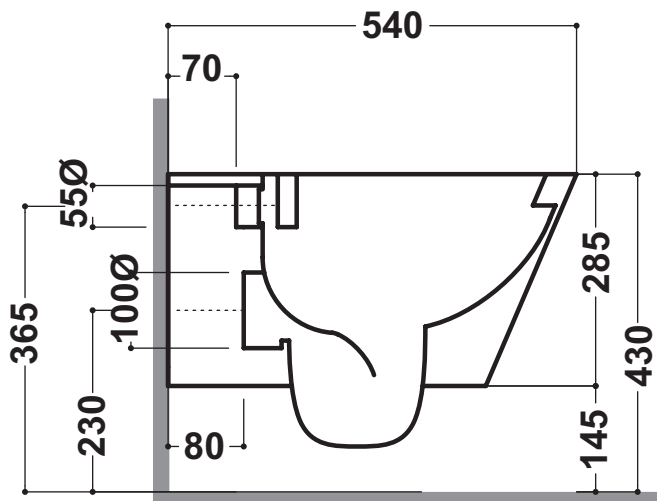

Olympia

CRYSTAL
Agg.06/11/06
Agg.23/09/10

Art. 15KR

Kg. 22

Wc sospeso 54x40 cm

Wc wall.hung 54x40cm

Incluso sistema WB9NS per staffe fissaggio
con barre filettate M12 pre-installate
Included fixing system WB9NS for pre-installed support with
M12 threaded bars