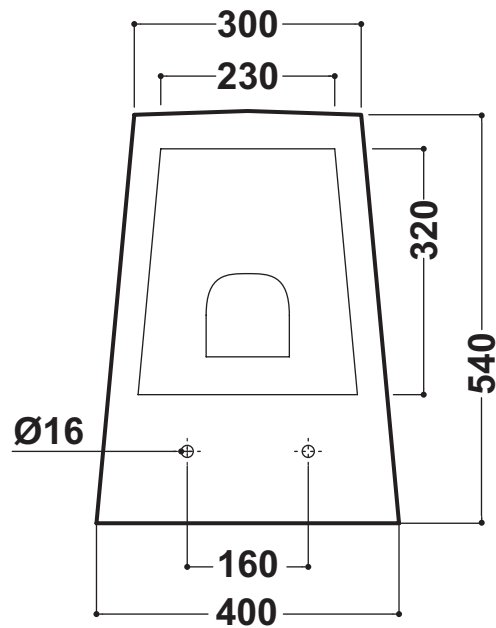

Olympia

CRYSTAL
Agg.06/11/06
Agg.23/09/10

Art. 15KR

Kg. 22

Wc sospeso 54x40 cm

Wc wall.hung 54x40cm

Incluso sistema WB9NS per staffe fissaggio
con barre filettate M12 pre-installate
Included fixing system WB9NS for pre-installed support with
M12 threaded bars