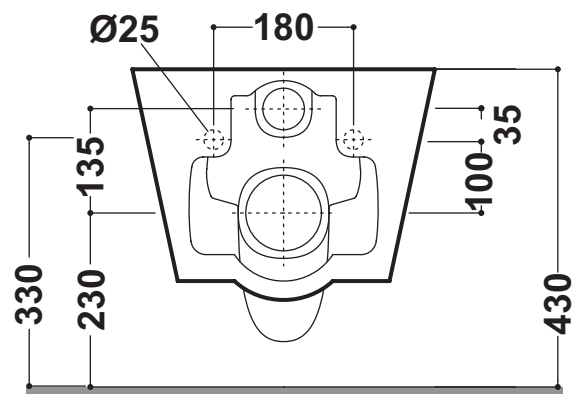

Olympia

CRYSTAL
Agg.06/11/06
Agg.23/09/10

Art. 15KR

Kg. 22

Wc sospeso 54x40 cm

Wc wall.hung 54x40cm

Incluso sistema WB9NS per staffe fissaggio
con barre filettate M12 pre-installate
Included fixing system WB9NS for pre-installed support with
M12 threaded bars