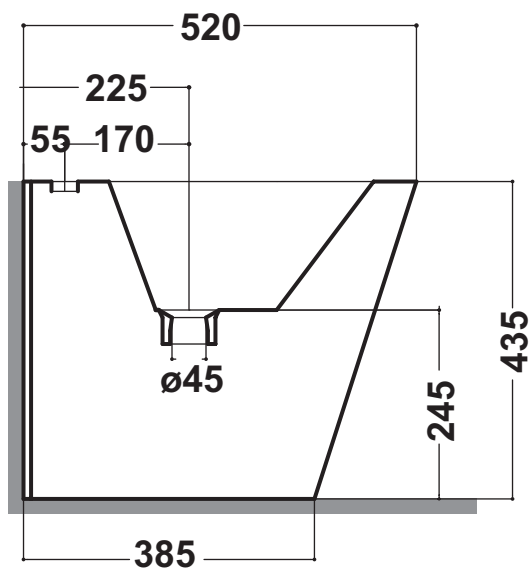

Olympia

CRYSTAL  
Agg.06/11/06  
Agg.23/09/10

Art. 05KR                      Kg. 24  
Bidet back to wall 52x40 cm  
Bidet back to wall 52x40 cm

**\*Quota di installazione consigliata**  
*Advised measure for installation*