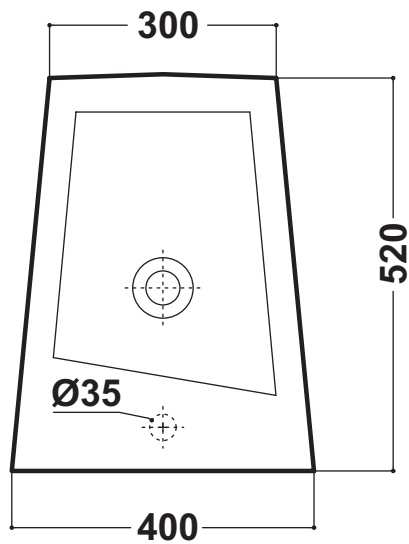

Olympia

CRYSTAL  
Agg.06/11/06  
Agg.23/09/10

Art. 05KR                      Kg. 24  
Bidet back to wall 52x40 cm  
Bidet back to wall 52x40 cm

**\*Quota di installazione consigliata**  
*Advised measure for installation*